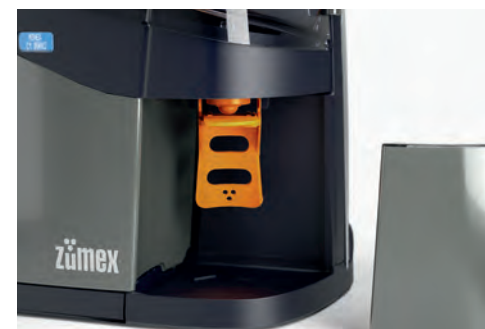

You choose

You can serve the juice using the jug or directly into the glass using the tap.

SMART SAFETY

Its triple safety system protects the user from accidental opening of the machine in the unlikely event of a machine fault.

PERFORMANCE

Recommended consumption: Moderate (1-20 juices/day). For higher consumption see other Zumex models.

MINEX IN DEPTH

Oranges /minute: 13
Orange counter: digital
Waste tray: integrated
Jug: 0,75 cl.
Tap: anti-drip self-service
Dimensions: 36x36x5x72cm
Net weight: 19,5 Kg.
Power: 44w

Power supply:
Multi voltage 100-240v, 50-60Hz
Protection against moisture: IPX0
Safety: 3 detectors and electronic protection
Maximum size of fruit: 80 mm. (Recommended: 65-78 mm)

CHANGE COLOUR

Color Kit

The simplicity and lines of the Minex allows it to be easily integrated into any establishment, while offering a personalised look and feel. Its wide range of interchangeable colours makes it suit any environment and any taste.

The Colour Kit accessory consists of jug and peel tray and lets you change the colour of your Minex in an instant.